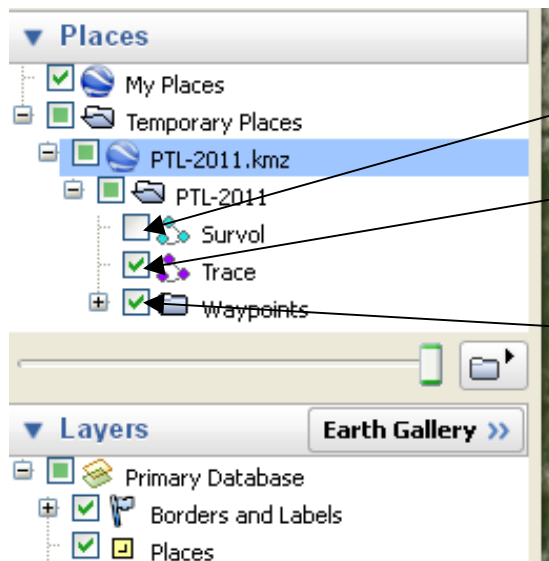

UTMB®, CCC®, TDS and Petite Trotte à Léon Visualise the routes on Google Earth

First of all, you must have installed Google Earth on your computer : free download on <http://earth.google.com/download-earth.html>

Download the file UTMB-2011.kmz or CCC-2011.kmz or TDS-2011.kmz or PTL-2011.kmz and record it in the directory of your choice (My Documents, for example)

Launch Google Earth

Do "File/Open" » and select the file UTMB-2011.kmz or CCC-2011.kmz or TDS-2011.kmz or PTL-2011.kmz.

The file appears in « Temporary locations »

Do not tick this box

Tick to make the route appear

Tick or remove the tick to make the waypoints representing the passes or the refuges appear.

Fonctionnement manuel

2) Fly-over